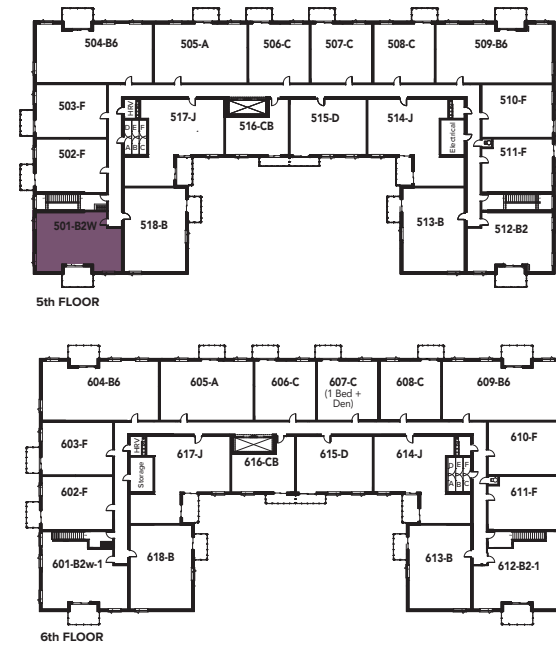

TYPE B2

1,000 Sq. Ft.

3 Bedroom

AVAILABLE SUITES
210, 311, 412, 512

TYPE B2w

1,041 Sq. Ft.

3 Bedroom

AVAILABLE SUITES
301, 401, 501

TYPE B2w-1

1,151 Sq. Ft.

3 Bedroom

AVAILABLE SUITES
601

TYPE B2-1

1,160 Sq. Ft.

3 Bedroom

AVAILABLE SUITES

612

TYPE F3

1,285 Sq. Ft.

3 Bedroom

AVAILABLE SUITES
302

TYPE B6

1,490 Sq. Ft.

3 Bedroom

AVAILABLE SUITES
 202, 207, 303, 308, 404, 409,
 504, 509, 604, 609

PARKING LEVEL 1

PARKING LEVEL: 1st FLOOR

PARKING LEVEL 3