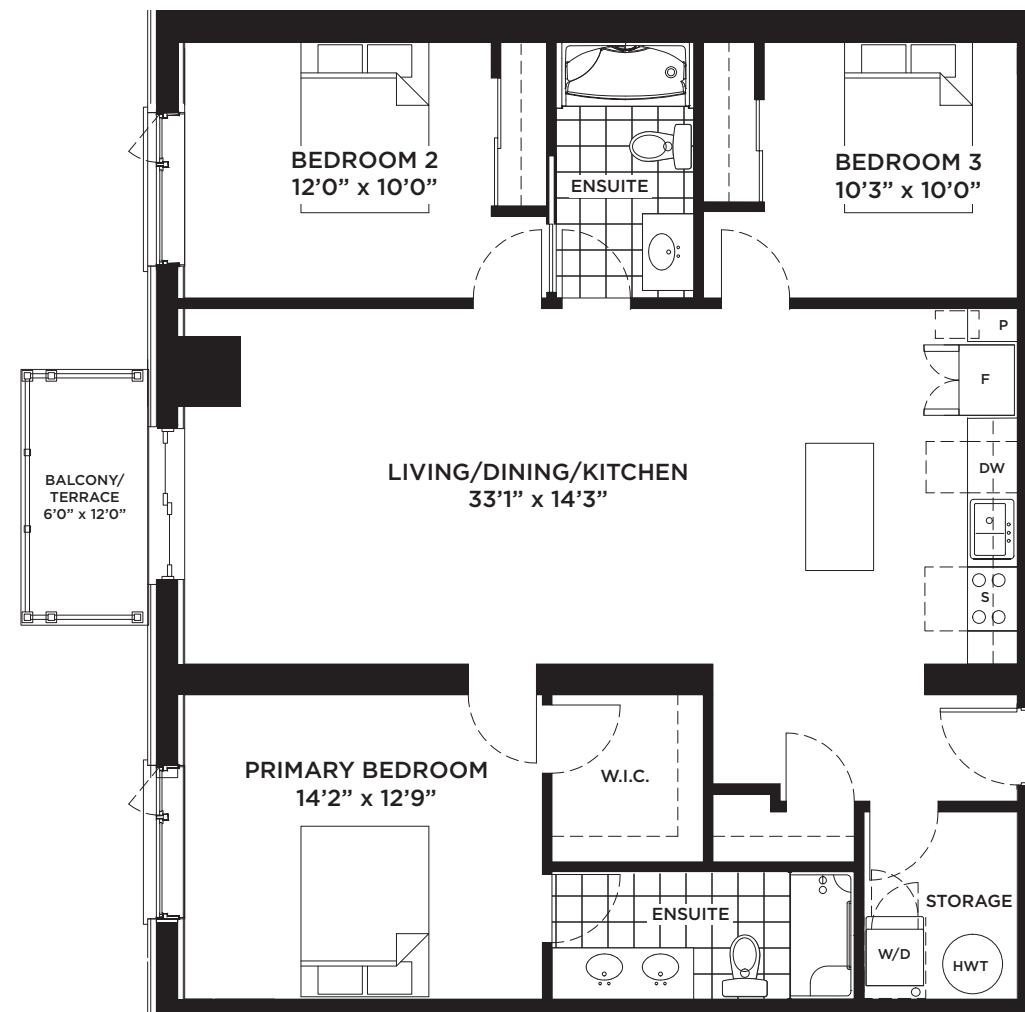

TYPE B2

1,000 Sq. Ft.

3 Bedroom

AVAILABLE SUITES
210, 311, 412, 512

TYPE B2w

1,041 Sq. Ft.

3 Bedroom

AVAILABLE SUITES
301, 401, 501

TYPE B2w-1

1,151 Sq. Ft.

3 Bedroom

AVAILABLE SUITES
601

TYPE B2-1

1,160 Sq. Ft.

3 Bedroom

AVAILABLE SUITES

612

TYPE F3

1,285 Sq. Ft.

3 Bedroom

AVAILABLE SUITES
302

TYPE B6

1,490 Sq. Ft.

3 Bedroom

AVAILABLE SUITES
 202, 207, 303, 308, 404, 409,
 504, 509, 604, 609

PARKING LEVEL 1

PARKING LEVEL: 1st FLOOR

PARKING LEVEL 3