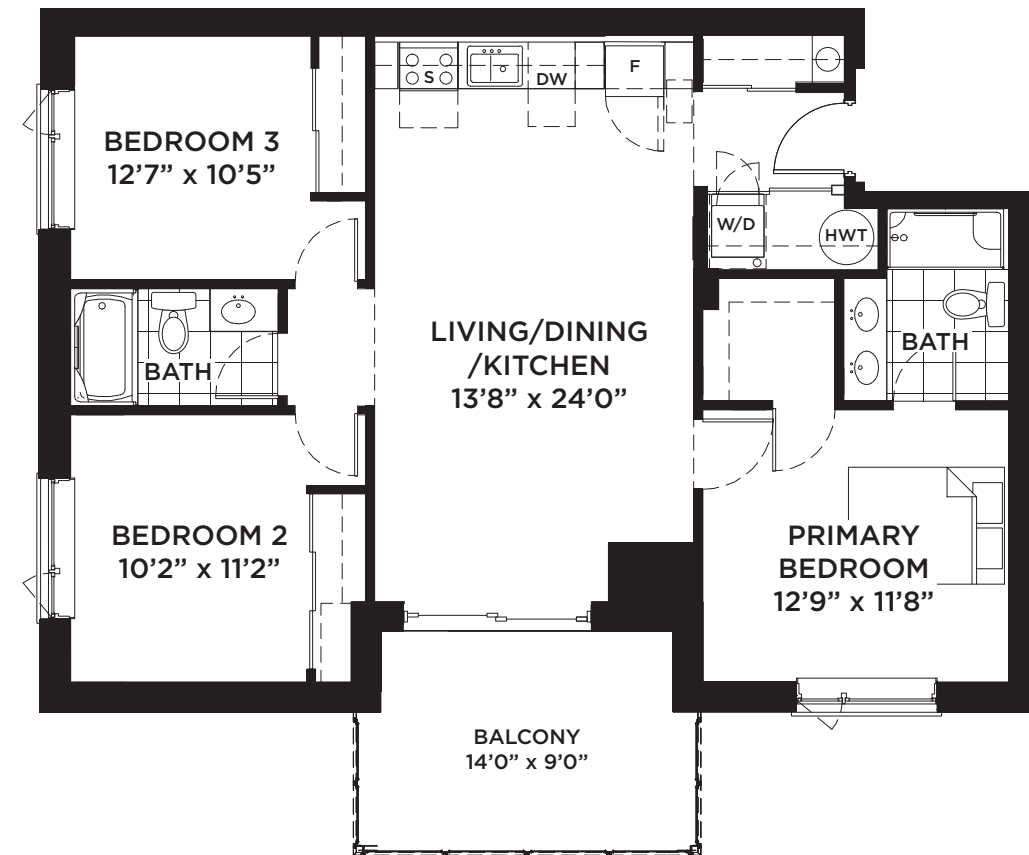

TYPE B2

1,000 Sq. Ft.

3 Bedroom

AVAILABLE SUITES
210, 311, 412, 512

TYPE B2w

1,041 Sq. Ft.

3 Bedroom

AVAILABLE SUITES
301, 401, 501

TYPE B2w-1

1,151 Sq. Ft.

3 Bedroom

AVAILABLE SUITES
601

TYPE B2-1

1,160 Sq. Ft.

3 Bedroom

AVAILABLE SUITES

612

TYPE F3

1,285 Sq. Ft.

3 Bedroom

AVAILABLE SUITES
302

TYPE B6

1,490 Sq. Ft.

3 Bedroom

AVAILABLE SUITES
 202, 207, 303, 308, 404, 409,
 504, 509, 604, 609

PARKING LEVEL 1

PARKING LEVEL: 1st FLOOR

PARKING LEVEL 3