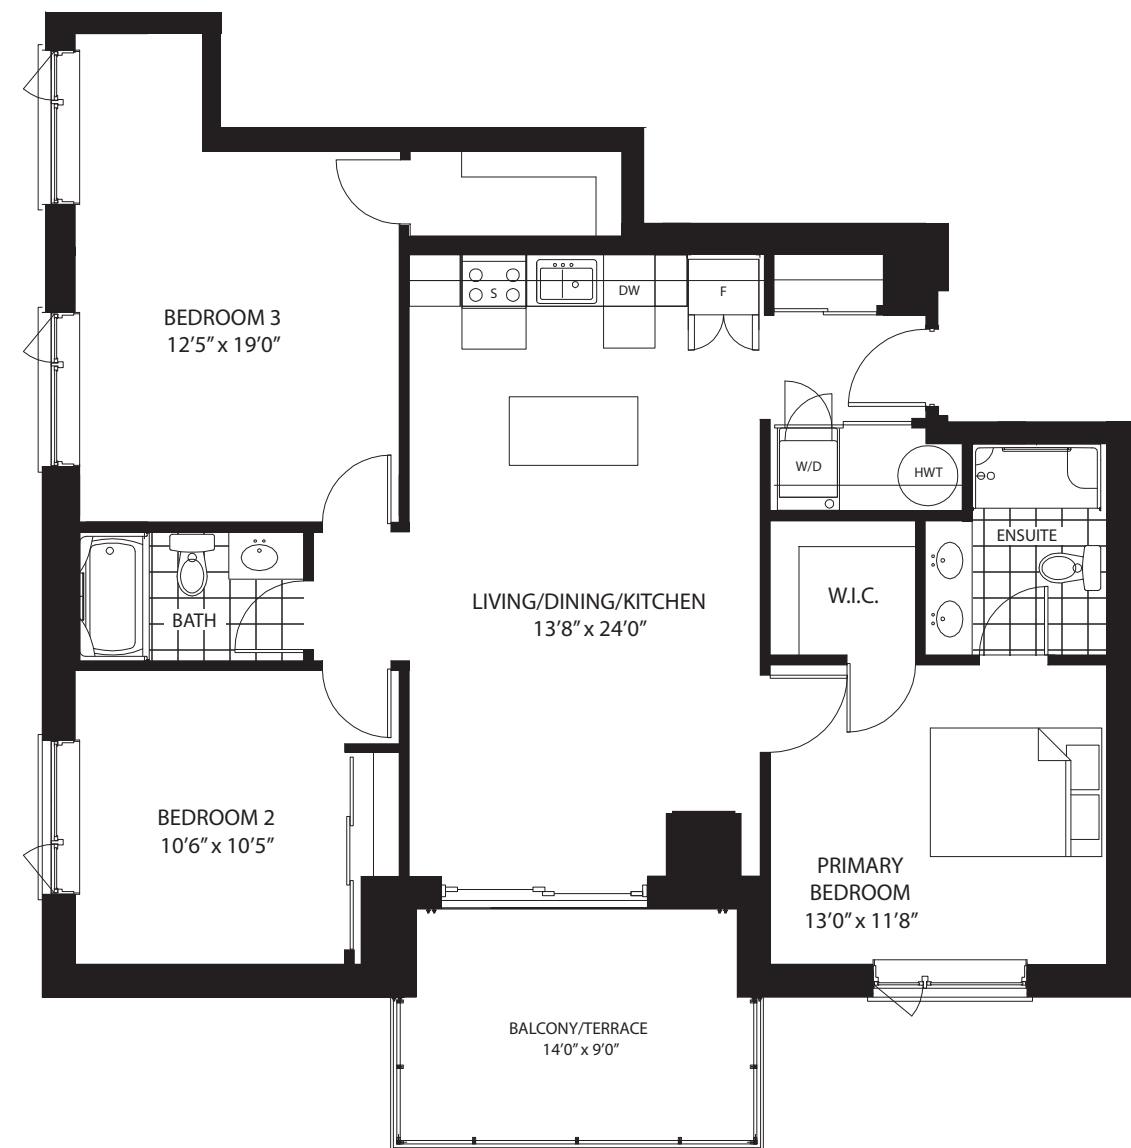

TYPE B2

1,000 Sq. Ft.

3 Bedroom

AVAILABLE SUITES
210, 311, 412, 512

TYPE B2w

1,041 Sq. Ft.

3 Bedroom

AVAILABLE SUITES
301, 401, 501

TYPE B2w-1

1,151 Sq. Ft.

3 Bedroom

AVAILABLE SUITES
601

TYPE B2-1

1,160 Sq. Ft.

3 Bedroom

AVAILABLE SUITES

612

TYPE F3

1,285 Sq. Ft.

3 Bedroom

AVAILABLE SUITES
302

TYPE B6

1,490 Sq. Ft.

3 Bedroom

AVAILABLE SUITES
 202, 207, 303, 308, 404, 409,
 504, 509, 604, 609

PARKING LEVEL 1

PARKING LEVEL: 1st FLOOR

PARKING LEVEL 3