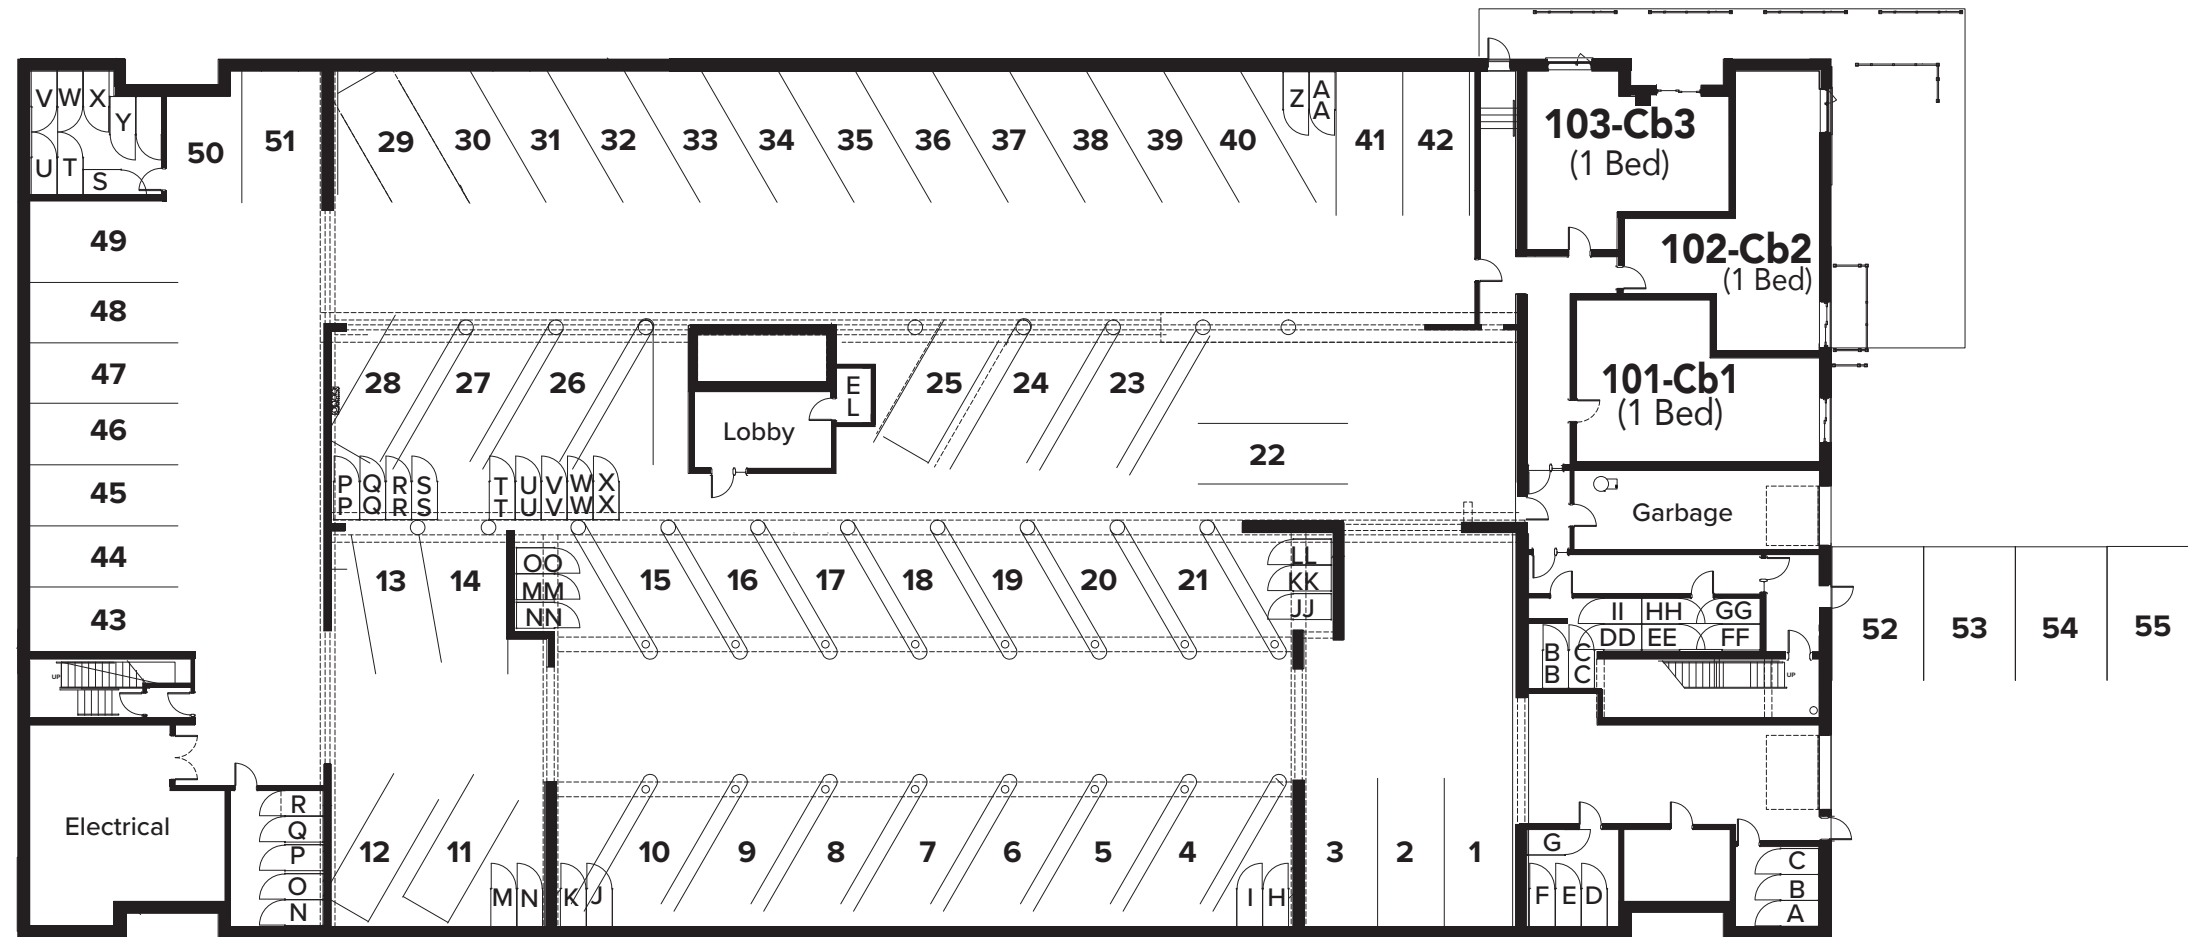

TYPE B2

1,000 Sq. Ft.

3 Bedroom

AVAILABLE SUITES
210, 311, 412, 512

TYPE B2w

1,041 Sq. Ft.

3 Bedroom

AVAILABLE SUITES
301, 401, 501

TYPE B2w-1

1,151 Sq. Ft.

3 Bedroom

AVAILABLE SUITES
601

TYPE B2-1

1,160 Sq. Ft.

3 Bedroom

AVAILABLE SUITES

612

TYPE F3

1,285 Sq. Ft.

3 Bedroom

AVAILABLE SUITES
302

TYPE B6

1,490 Sq. Ft.

3 Bedroom

AVAILABLE SUITES
 202, 207, 303, 308, 404, 409,
 504, 509, 604, 609

PARKING LEVEL 1

PARKING LEVEL: 1st FLOOR

PARKING LEVEL 3