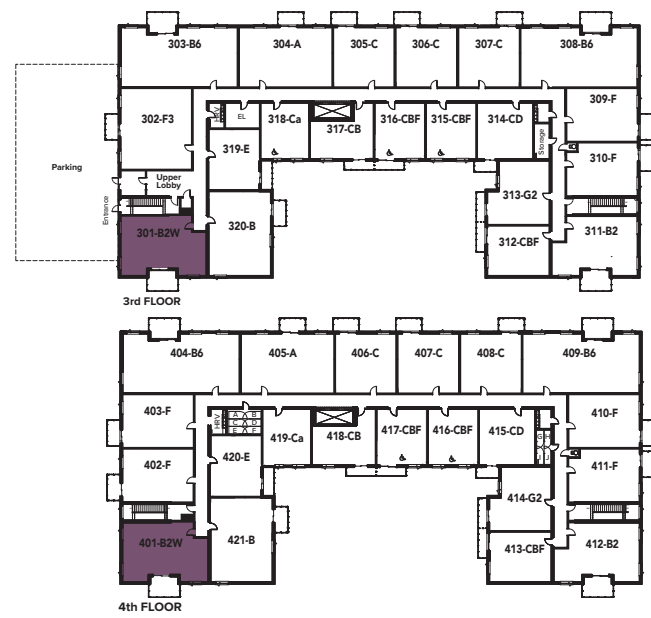

TYPE B2

1,000 Sq. Ft.

3 Bedroom

AVAILABLE SUITES
210, 311, 412, 512

TYPE B2w

1,041 Sq. Ft.

3 Bedroom

AVAILABLE SUITES
301, 401, 501

TYPE B2w-1

1,151 Sq. Ft.

3 Bedroom

AVAILABLE SUITES
601

TYPE B2-1

1,160 Sq. Ft.

3 Bedroom

AVAILABLE SUITES

612

TYPE F3

1,285 Sq. Ft.

3 Bedroom

AVAILABLE SUITES
302

TYPE B6

1,490 Sq. Ft.

3 Bedroom