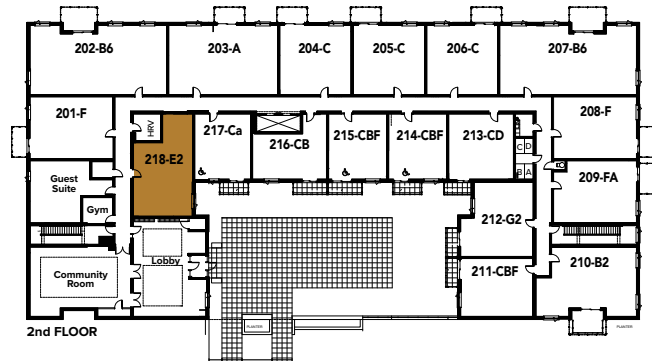

TYPE C

828 Sq. Ft.

1 Bedroom + Den

AVAILABLE SUITES

204, 205, 206, 305, 306, 307,
406, 407, 408, 506, 507, 508,
606, 607, 608

TYPE E2

834 Sq. Ft.

1 Bedroom + Den

AVAILABLE SUITES

218

TYPE Fa

834 Sq. Ft.

1 Bedroom + Den

AVAILABLE SUITES
209, 310, 411, 511, 611

PARKING LEVEL 1

PARKING LEVEL: 1st FLOOR