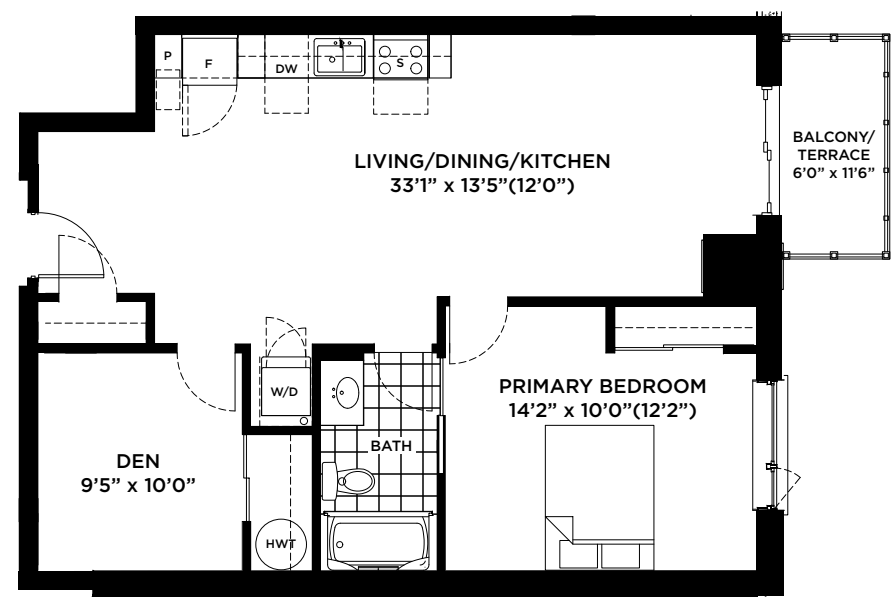

TYPE C

828 Sq. Ft.

1 Bedroom + Den

AVAILABLE SUITES

204, 205, 206, 305, 306, 307,
406, 407, 408, 506, 507, 508,
606, 607, 608

TYPE E2

834 Sq. Ft.

1 Bedroom + Den

AVAILABLE SUITES

218

TYPE Fa

834 Sq. Ft.

1 Bedroom + Den

AVAILABLE SUITES
209, 310, 411, 511, 611

PARKING LEVEL 1

PARKING LEVEL: 1st FLOOR