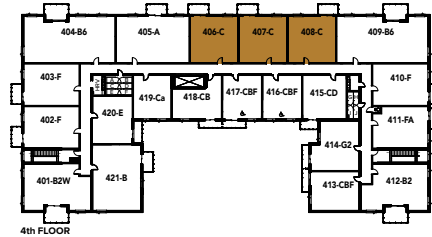

TYPE C

828 Sq. Ft.

1 Bedroom + Den

AVAILABLE SUITES

204, 205, 206, 305, 306, 307,
406, 407, 408, 506, 507, 508,
606, 607, 608

TYPE E2

834 Sq. Ft.

1 Bedroom + Den

AVAILABLE SUITES

218

TYPE Fa

834 Sq. Ft.

1 Bedroom + Den

AVAILABLE SUITES
209, 310, 411, 511, 611

PARKING LEVEL 1

PARKING LEVEL: 1st FLOOR