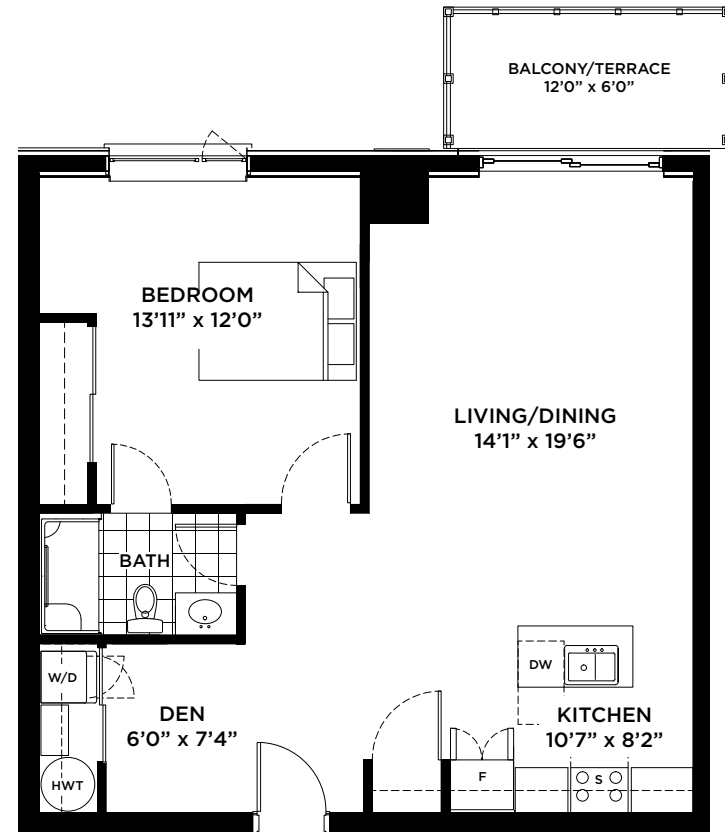

TYPE C

828 Sq. Ft.

1 Bedroom + Den

AVAILABLE SUITES

204, 205, 206, 305, 306, 307,
406, 407, 408, 506, 507, 508,
606, 607, 608

TYPE E2

834 Sq. Ft.

1 Bedroom + Den

AVAILABLE SUITES

218

TYPE Fa

834 Sq. Ft.

1 Bedroom + Den

AVAILABLE SUITES
209, 310, 411, 511, 611

PARKING LEVEL 1

PARKING LEVEL: 1st FLOOR

PARKING LEVEL 3