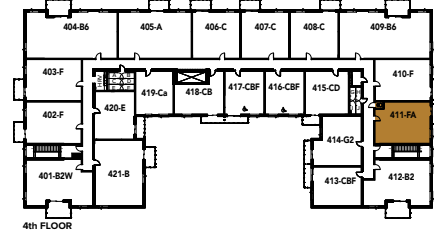

TYPE C

828 Sq. Ft.

1 Bedroom + Den

AVAILABLE SUITES

204, 205, 206, 305, 306, 307,
406, 407, 408, 506, 507, 508,
606, 607, 608

TYPE E2

834 Sq. Ft.

1 Bedroom + Den

AVAILABLE SUITES

218

TYPE Fa

834 Sq. Ft.

1 Bedroom + Den

AVAILABLE SUITES
209, 310, 411, 511, 611

PARKING LEVEL 1

PARKING LEVEL: 1st FLOOR