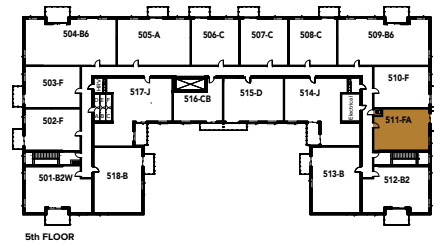

TYPE C

828 Sq. Ft.

1 Bedroom + Den

AVAILABLE SUITES

204, 205, 206, 305, 306, 307,
406, 407, 408, 506, 507, 508,
606, 607, 608

TYPE E2

834 Sq. Ft.

1 Bedroom + Den

AVAILABLE SUITES

218

TYPE Fa

834 Sq. Ft.

1 Bedroom + Den

AVAILABLE SUITES
209, 310, 411, 511, 611

PARKING LEVEL 1

PARKING LEVEL: 1st FLOOR