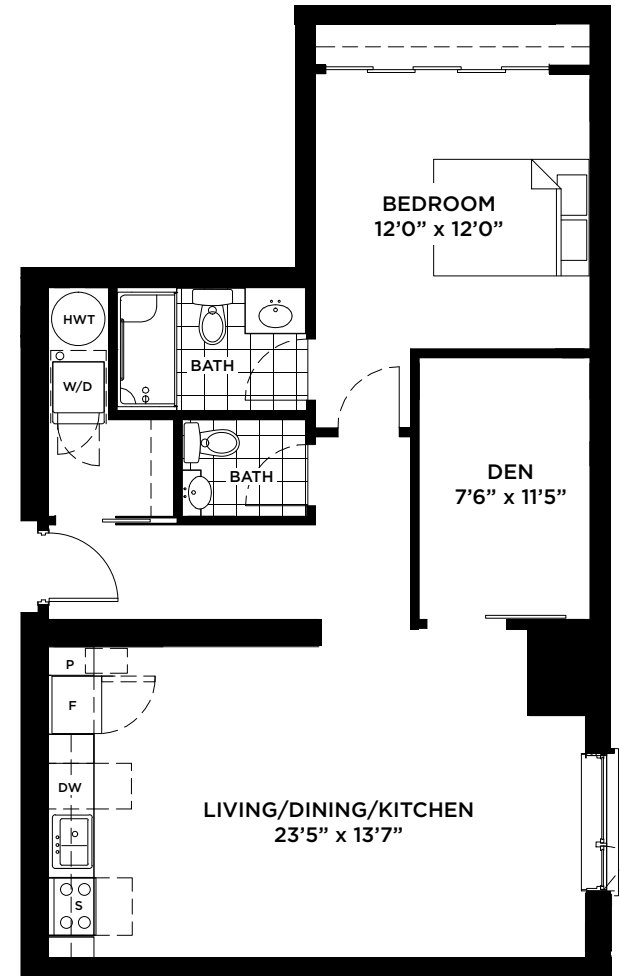

TYPE C

828 Sq. Ft.

1 Bedroom + Den

AVAILABLE SUITES

204, 205, 206, 305, 306, 307,
406, 407, 408, 506, 507, 508,
606, 607, 608

TYPE E2

834 Sq. Ft.

1 Bedroom + Den

AVAILABLE SUITES

218

TYPE Fa

834 Sq. Ft.

1 Bedroom + Den

AVAILABLE SUITES
209, 310, 411, 511, 611

PARKING LEVEL 1

PARKING LEVEL: 1st FLOOR

PARKING LEVEL 3