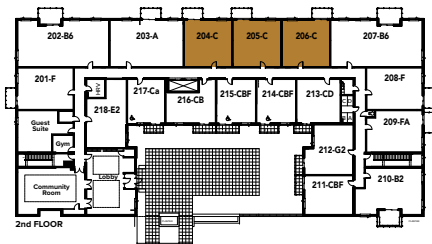

TYPE C

828 Sq. Ft.

1 Bedroom + Den

AVAILABLE SUITES

204, 205, 206, 305, 306, 307,
406, 407, 408, 506, 507, 508,
606, 607, 608

TYPE E2

834 Sq. Ft.

1 Bedroom + Den

AVAILABLE SUITES

218

TYPE Fa

834 Sq. Ft.

1 Bedroom + Den

AVAILABLE SUITES
209, 310, 411, 511, 611

PARKING LEVEL 1

PARKING LEVEL: 1st FLOOR