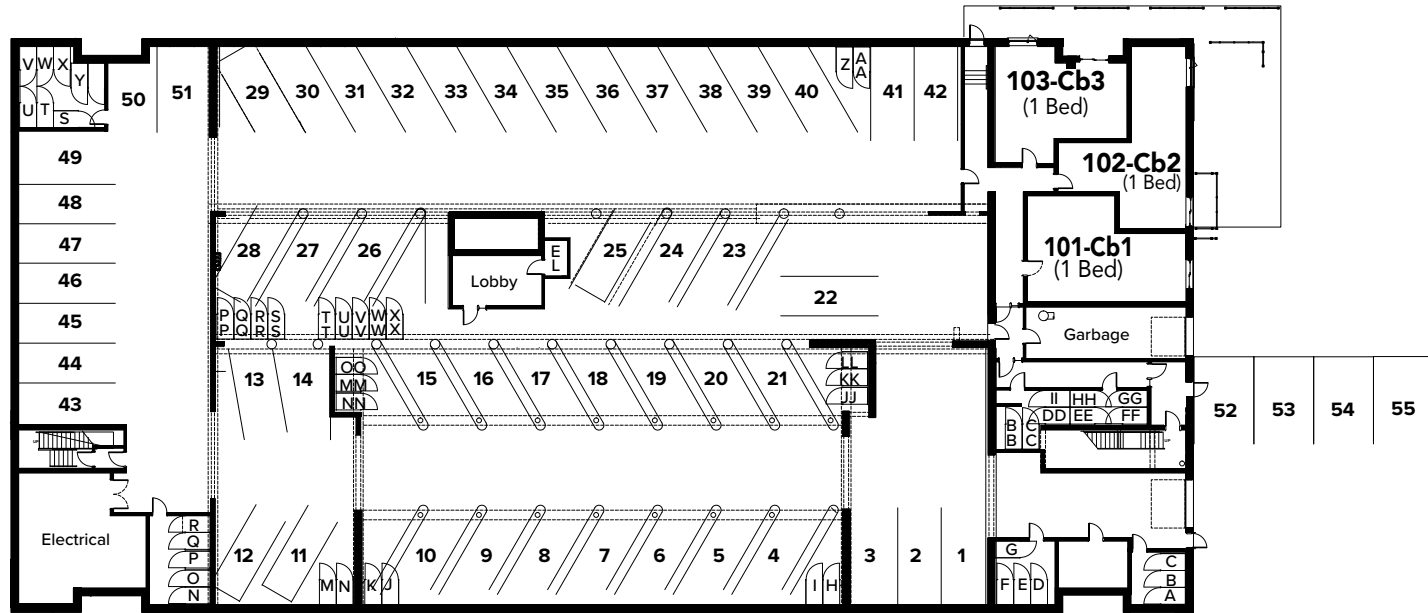

TYPE C

828 Sq. Ft.

1 Bedroom + Den

AVAILABLE SUITES

204, 205, 206, 305, 306, 307,
406, 407, 408, 506, 507, 508,
606, 607, 608

TYPE E2

834 Sq. Ft.

1 Bedroom + Den

AVAILABLE SUITES

218

TYPE Fa

834 Sq. Ft.

1 Bedroom + Den

AVAILABLE SUITES
209, 310, 411, 511, 611

PARKING LEVEL 1

PARKING LEVEL: 1st FLOOR

PARKING LEVEL 3