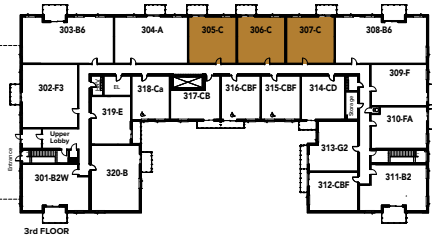

TYPE C

828 Sq. Ft.

1 Bedroom + Den

AVAILABLE SUITES

204, 205, 206, 305, 306, 307,
406, 407, 408, 506, 507, 508,
606, 607, 608

TYPE E2

834 Sq. Ft.

1 Bedroom + Den

AVAILABLE SUITES

218

TYPE Fa

834 Sq. Ft.

1 Bedroom + Den

AVAILABLE SUITES
209, 310, 411, 511, 611

PARKING LEVEL 1

PARKING LEVEL: 1st FLOOR