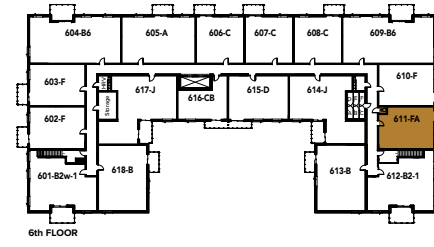

TYPE C

828 Sq. Ft.

1 Bedroom + Den

AVAILABLE SUITES

204, 205, 206, 305, 306, 307,
406, 407, 408, 506, 507, 508,
606, 607, 608

TYPE E2

834 Sq. Ft.

1 Bedroom + Den

AVAILABLE SUITES

218

TYPE Fa

834 Sq. Ft.

1 Bedroom + Den

AVAILABLE SUITES
209, 310, 411, 511, 611

PARKING LEVEL 1

PARKING LEVEL: 1st FLOOR