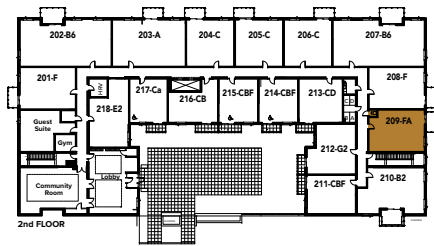

TYPE C

828 Sq. Ft.

1 Bedroom + Den

AVAILABLE SUITES

204, 205, 206, 305, 306, 307,
406, 407, 408, 506, 507, 508,
606, 607, 608

TYPE E2

834 Sq. Ft.

1 Bedroom + Den

AVAILABLE SUITES

218

TYPE Fa

834 Sq. Ft.

1 Bedroom + Den

AVAILABLE SUITES
209, 310, 411, 511, 611

PARKING LEVEL 1

PARKING LEVEL: 1st FLOOR