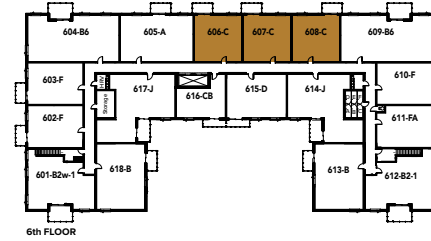

TYPE C

828 Sq. Ft.

1 Bedroom + Den

AVAILABLE SUITES

204, 205, 206, 305, 306, 307,
406, 407, 408, 506, 507, 508,
606, 607, 608

TYPE E2

834 Sq. Ft.

1 Bedroom + Den

AVAILABLE SUITES

218

TYPE Fa

834 Sq. Ft.

1 Bedroom + Den

AVAILABLE SUITES
209, 310, 411, 511, 611

PARKING LEVEL 1

PARKING LEVEL: 1st FLOOR