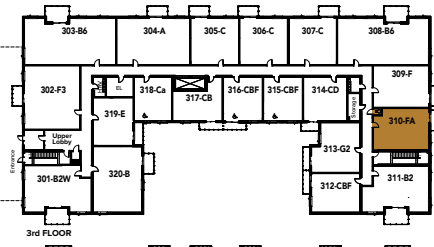

TYPE C

828 Sq. Ft.

1 Bedroom + Den

AVAILABLE SUITES

204, 205, 206, 305, 306, 307,
406, 407, 408, 506, 507, 508,
606, 607, 608

TYPE E2

834 Sq. Ft.

1 Bedroom + Den

AVAILABLE SUITES

218

TYPE Fa

834 Sq. Ft.

1 Bedroom + Den

AVAILABLE SUITES
209, 310, 411, 511, 611

PARKING LEVEL 1

PARKING LEVEL: 1st FLOOR