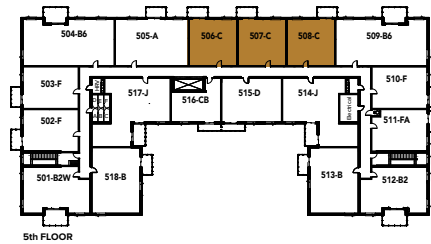

TYPE C

828 Sq. Ft.

1 Bedroom + Den

AVAILABLE SUITES

204, 205, 206, 305, 306, 307,
406, 407, 408, 506, 507, 508,
606, 607, 608

TYPE E2

834 Sq. Ft.

1 Bedroom + Den

AVAILABLE SUITES

218

TYPE Fa

834 Sq. Ft.

1 Bedroom + Den

AVAILABLE SUITES
209, 310, 411, 511, 611

PARKING LEVEL 1

PARKING LEVEL: 1st FLOOR